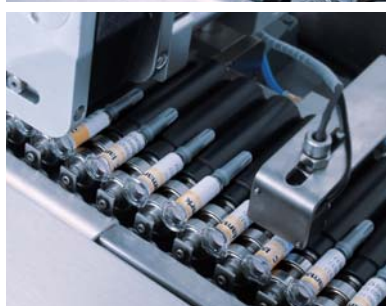

## A210 Vertical Feeding/Horizontal Labeling System for Vials/Syringes

A system designed with precision, robustness, flexibility, and high-speed in mind for wrap-around labeling on ampoules, vials, test tube and syringes etc.

## Features

- Vertical feeding and horizontal labeling is efficient for solving slender bottles that existing incongruity between feeding and labeling direction.
- The system can be used fully stand alone as well as can be integrated easily into an existing production line for in-line operation.
- Vertical & horizontal collected modes are flexibility chosen.
- Various inspection functions available as options for missed label, missed code or wrong code etc. by machine vision devices or photo-electric devices. Failed bottles upon inspection will be rejected right after labeling.
- New generation bottle-to-tray to put the bottles into carton inner trays right after the labeling process a matching speed.(Optional)
- Optional hot-stamping coder, thermal transfer overprinter, or inkjet coder can be integrated into the system seamlessly. Device status and alarm are reflected in the system.