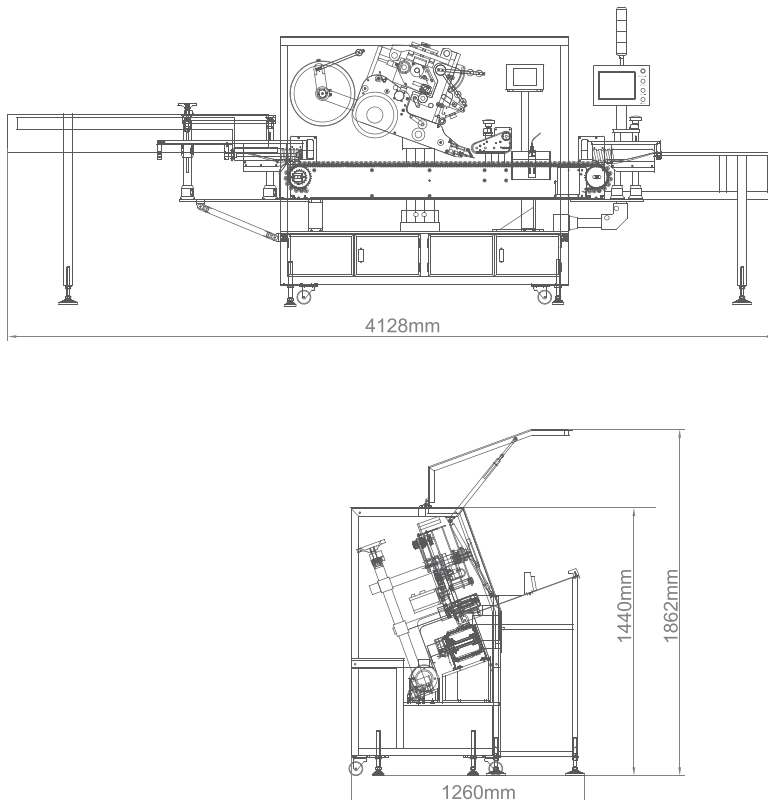

## A210 Vertical Feeding/Horizontal Labeling System for Vials/Syringes

A system designed with precision, robustness, flexibility, and high-speed in mind for wrap-around labeling on ampoules, vials, test tube and syringes etc.

## Features

- Vertical feeding and horizontal labeling is efficient for solving slender bottles that existing incongruity between feeding and labeling direction.
- The system can be used fully stand alone as well as can be integrated easily into an existing production line for in-line operation.
- Vertical & horizontal collected modes are flexibility chosen.
- Various inspection functions available as options for missed label, missed code or wrong code etc. by machine vision devices or photo-electric devices. Failed bottles upon inspection will be rejected right after labeling.
- New generation bottle-to-tray to put the bottles into carton inner trays right after the labeling process a matching speed.(Optional)
- Optional hot-stamping coder, thermal transfer overprinter, or inkjet coder can be integrated into the system seamlessly. Device status and alarm are reflected in the system.

## A210

Bottle type & size	1~20ml Ampoule; 7~20ml Vials, test tube Special bottle type: Syringes
Capacity	Ampoule, Vials: 550 pcs./min Syringes: 250pcs./min
Precision	±0.5mm (not including errors from materials or labels)
Machine dimensions	(L)2,844×(W)1,846×(H)1,863 mm
Electricity & power	220V 50Hz 1.4kW