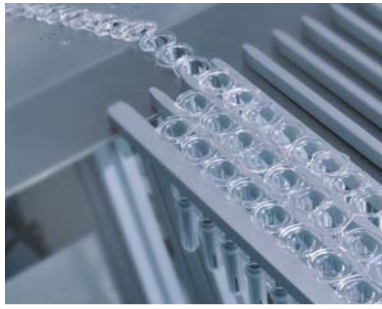

## A210 Vertical Feeding/Horizontal Labeling System for Vials/Syringes

A system designed with precision, robustness, flexibility, and high-speed in mind for wrap-around labeling on ampoules, vials, test tube and syringes etc.

## Features

- Vertical feeding and horizontal labeling is efficient for solving slender bottles that existing incongruity between feeding and labeling direction.
- The system can be used fully stand alone as well as can be integrated easily into an existing production line for in-line operation.
- Vertical & horizontal collected modes are flexibility chosen.
- Various inspection functions available as options for missed label, missed code or wrong code etc. by machine vision devices or photo-electric devices. Failed bottles upon inspection will be rejected right after labeling.
- New generation bottle-to-tray to put the bottles into carton inner trays right after the labeling process a matching speed.(Optional)
- Optional hot-stamping coder, thermal transfer overprinter, or inkjet coder can be integrated into the system seamlessly. Device status and alarm are reflected in the system.